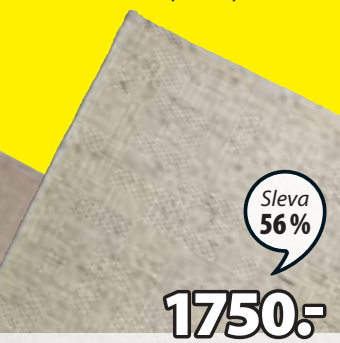

Sleva
60%

475,-

KOBEREK FJELLFLOKK
Š70xD180 cm ~~1199,-~~

160x230 cm ~~5499,-~~ 2500,-

Sleva
45%

1650,-

KOBEREK AVENBOK
140x200 cm ~~2999,-~~

Sleva
56%