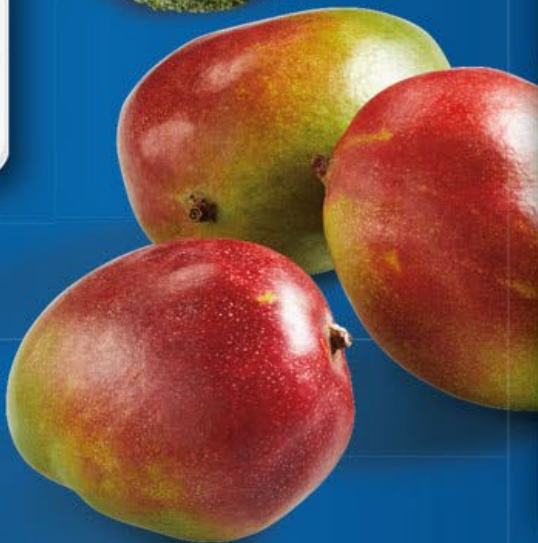

Správná volba

OD PONDĚLÍ DO STŘEDY

OD 17. 2. DO 19. 2.

UŠETŘETE*
20%

99.90

Makronky
12 x 12 g, 100 g = 69,38 Kč /
1 ks = 8,33 Kč

-45%

~~39.90~~

21.90

Brokolice
500 g - balení, 1 kg = 43,80 Kč

-42%

~~34.90~~

19.90

Mango
kus

-48%

17.90

-29%

~~77.90~~

54.90

Kešu ořechy
200 g, 100 g = 27,45 Kč

-35%

~~39.90~~

24.90

Trubičky
280 g, 1 kg = 88,93 Kč

**MAX.
5 BALENÍ
NA NÁKUP**

**SUPER
CENA**

89.90

Vepřová pečeně
cena za 1 kg

UŠETŘETE*
37%

99.90

Kofola
4 x 2 l, 1 l = 12,49 Kč

1 kus
24,98 Kč

-37%

~~31.90~~

19.90

**Šunka nejvyšší
jakosti**
100 g

* Úspora na měrné ceně
v porovnání s produktem ve stálé
nabídce, který může být po dobu
trvání akce krátkodobě nedostupný.

REGION OLO

**FRANCOUZSKÉ
SPECIALITY NA VÁŠ STŮL**

**FRANCOUZSKÉ
SPECIALITY NA VÁŠ STŮL**

**VÍCE OD
STR. 10**